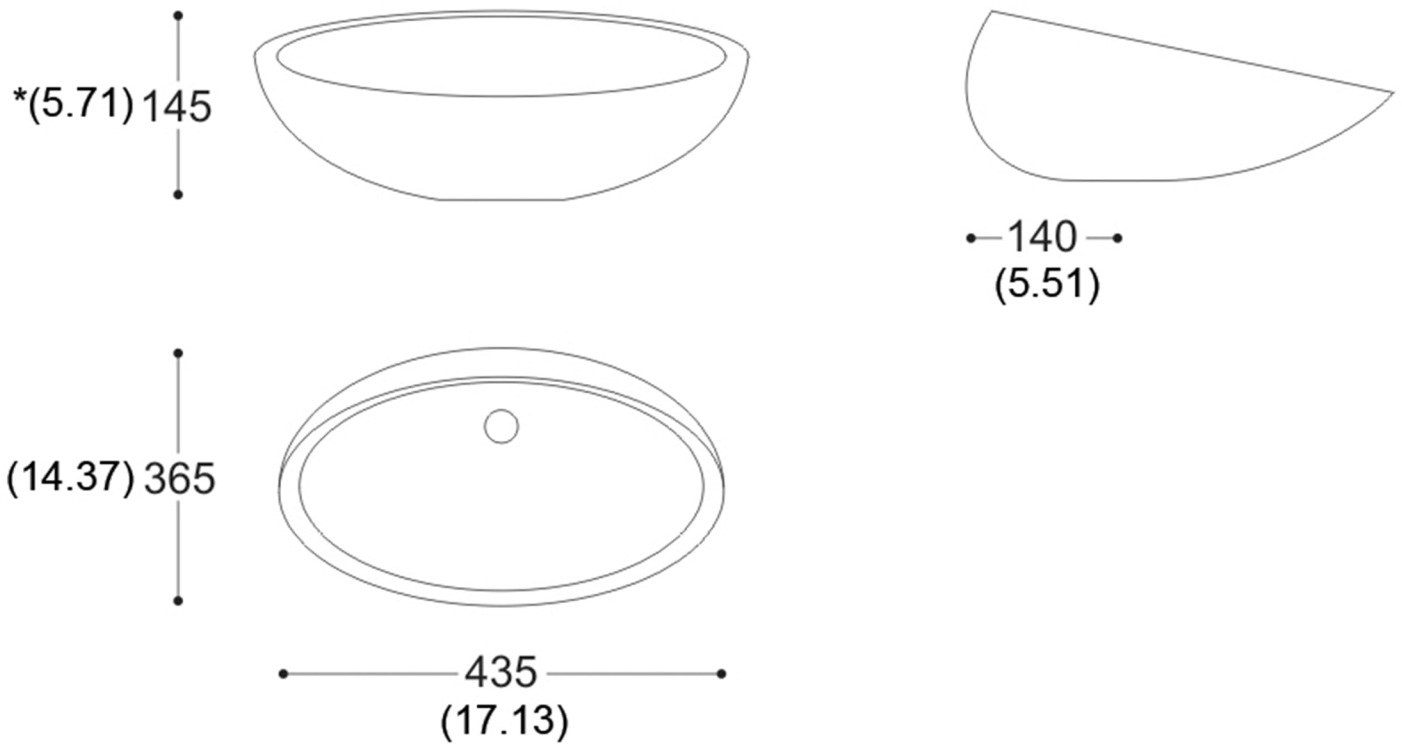

VETRO FREDDO KOOL

Model: VETRO FREDDO KOOL

Category: Bathroom Sink

Material: Resin and Glass

Dimensions: 17.2" (L) x 14.4" (W) x 5.8" (D)

Description: Luxury bathroom sink in silver leaf finish.

*Numbers in parenthesis are in inches